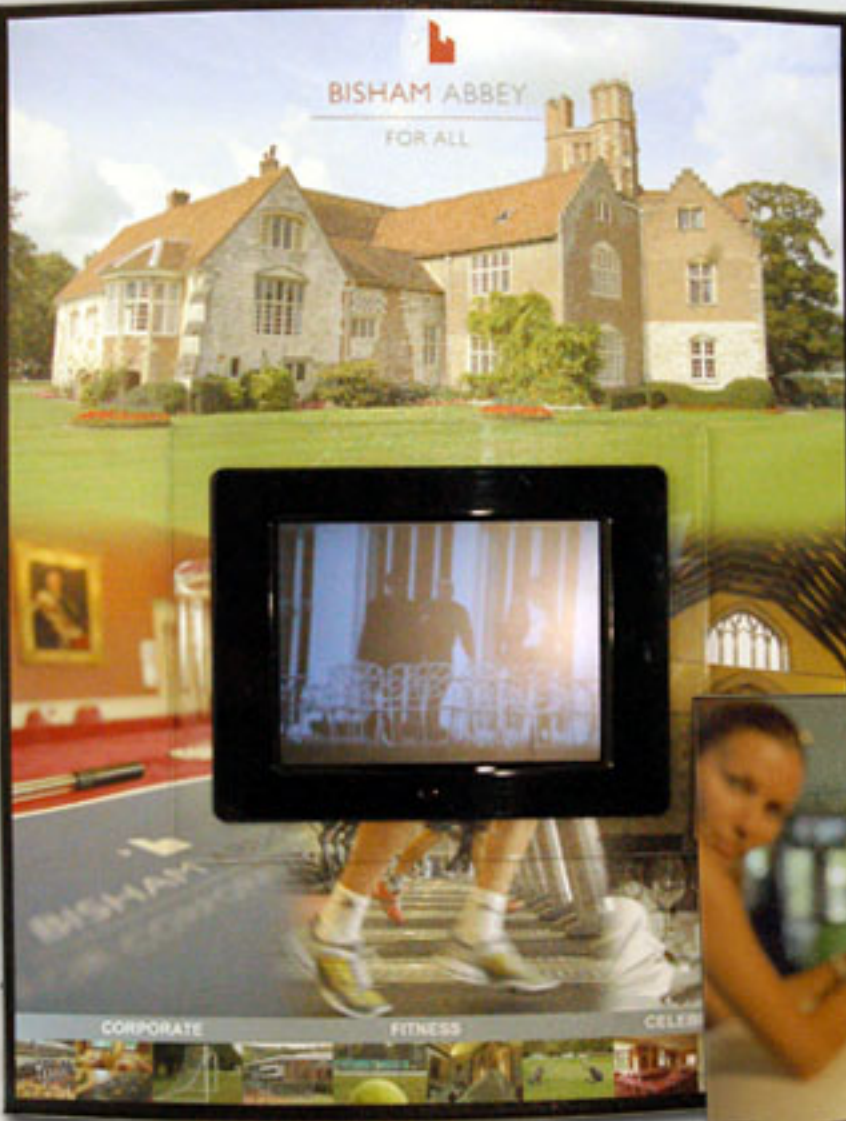

£ 299 +VAT

Ideal for exhibitions
and venue promotions

£ 199 +VAT

Tel: 01296 630777